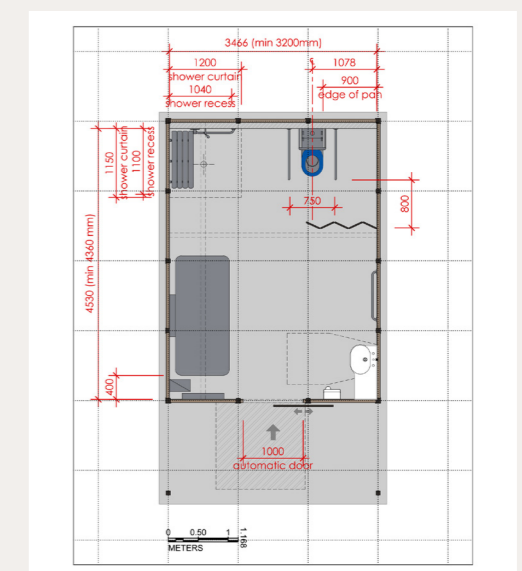

Accessible WC with back rest

Folding Grab Rails Stainless Steel, on left and right of toilet

Fixed Grab Rails Stainless Steel

Wall Mounted Wash Basin with mixer tap and integrated shelf

Hand Dryer motion automated 2200 Watts blower

Automatic Door operated MLAK key or optional swipe card activation
- Entrance Clearance 1000mm

High Efficiency LED Lights

Lockable Distribution Box

Wall Mounted Privacy Screen in front of toilet

Sanitary Wipe Dispenser near change table

Soap Dispenser

Changing Places - Type 2

Internal Fixtures (Option B)

Constant Charge Ceiling Hoist H track system with full room coverage, operated by an electric hand controller

Wall Mounted Adult Sized Change Table with adjustable height operated by electric hand controller

Accessible WC with back rest

Folding Grab Rails Stainless Steel, on left and right of toilet

Fixed Grab Rails Stainless Steel

Wall Mounted Wash Basin with mixer tap and integrated shelf

Hand Dryer motion automated 2200 Watts blower

Automatic Door operated MLAK key or optional swipe card activation
- Entrance Clearance 1000mm

High Efficiency LED Lights

Lockable Distribution Box

Wall Mounted Privacy Screen in front of toilet

Sanitary Wipe Dispenser near change table

Soap Dispenser

Shower with fold down platform bench

Instantaneous Gas Hot Water System Rinnai Infinity 26