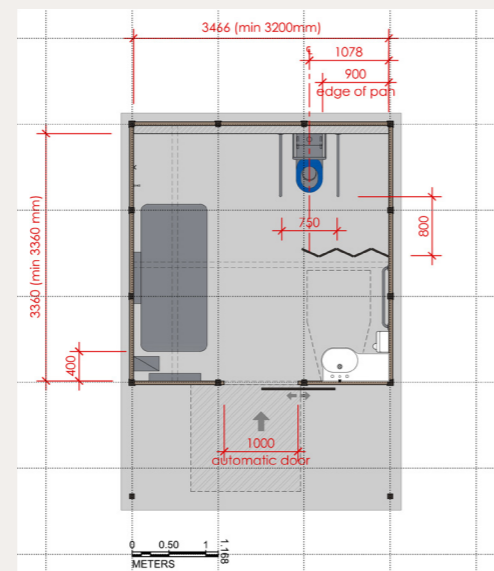

Accessible WC with back rest

Folding Grab Rails Stainless Steel, on left and right of toilet

Fixed Grab Rails Stainless Steel

Wall Mounted Wash Basin with mixer tap and integrated shelf

Hand Dryer motion automated 2200 Watts blower

Automatic Door operated MLAK key or optional swipe card activation
- Entrance Clearance 1000mm

High Efficiency LED Lights

Lockable Distribution Box

Wall Mounted Privacy Screen in front of toilet

Sanitary Wipe Dispenser near change table

Soap Dispenser

Changing Places - Type 2

Internal Fixtures (Option B)

Constant Charge Ceiling Hoist H track system with full room coverage, operated by an electric hand controller

Wall Mounted Adult Sized Change Table with adjustable height operated by electric hand controller

Accessible WC with back rest

Folding Grab Rails Stainless Steel, on left and right of toilet

Fixed Grab Rails Stainless Steel

Wall Mounted Wash Basin with mixer tap and integrated shelf

Hand Dryer motion automated 2200 Watts blower

Automatic Door operated MLAK key or optional swipe card activation
- Entrance Clearance 1000mm

High Efficiency LED Lights

Lockable Distribution Box

Wall Mounted Privacy Screen in front of toilet

Sanitary Wipe Dispenser near change table

Soap Dispenser

Shower with fold down platform bench

Instantaneous Gas Hot Water System Rinnai Infinity 26