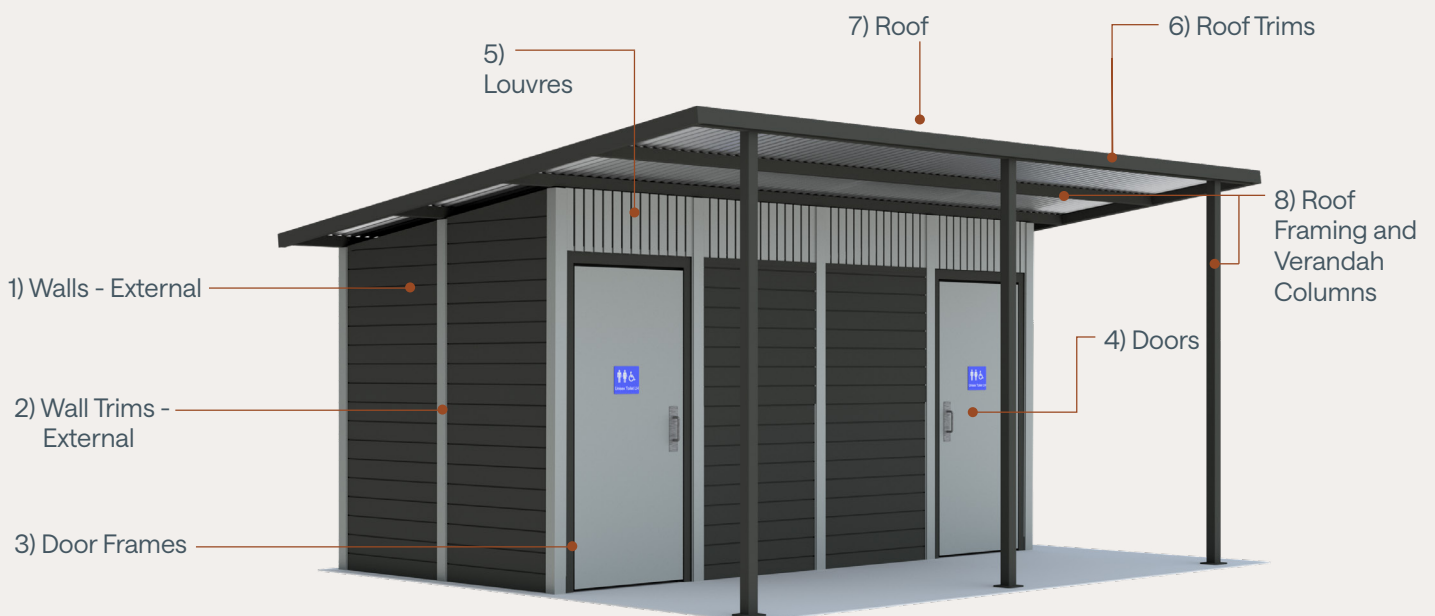

# Colour Selection Matrix

#	Building element	Materials	Colour ranges/s
1	Walls-external	Colorbond Steel	Standard
		Extruded Alum. Cladding	Standard, Wood-look
		Wood Plastic Composite Battens	Wood Plastic Composite
		Aluminium Composite Panel	Aluminium Composite Panel
2	Wall trims-external	Colorbond Steel	Standard
3	Door frames	Aluminium	Standard
4	Doors	Colorbond Steel	Standard
5	Louvres	Aluminium	Standard
6	Roof	Colorbond Steel	Standard
7	Roof trims	Colorbond Steel	Standard
8	Roof framing and verandah columns	Steel, hot dip galvanized	Standard
9	Walls-internal	Mini-orb	Standard